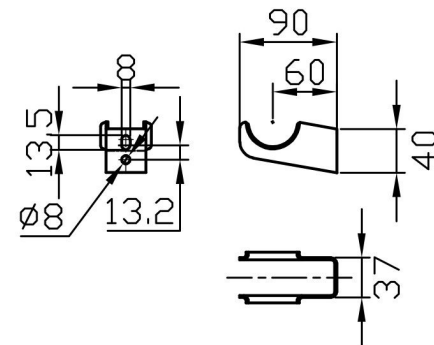

Imperia 2 Column Radiator 600 x 605mm. Bare Metal Finish

Technical Drawing

Unit: mm

Eastbrook 
Eastbrook Road, Gloucester GL4 3DB
Technical Helpline : 01452 317890
Mon - Fri / 8am - 5pm
Email : technical@eastbrookco.com