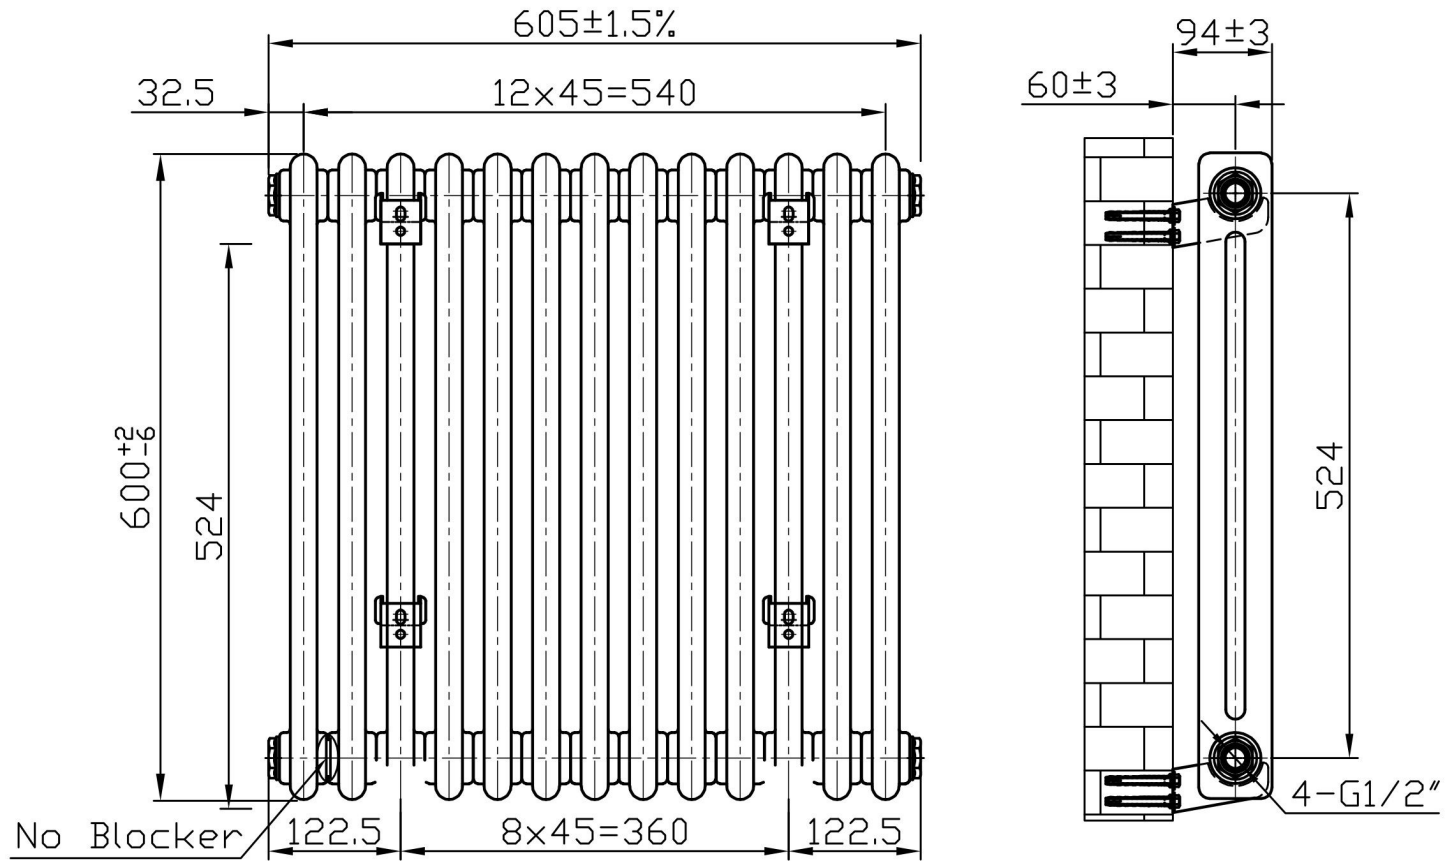

Imperia 2 Column Radiator 600 x 605mm. Bare Metal Finish

Technical Drawing

Unit: mm

Eastbrook 
Eastbrook Road, Gloucester GL4 3DB
Technical Helpline : 01452 317890
Mon - Fri / 8am - 5pm
Email : technical@eastbrookco.com