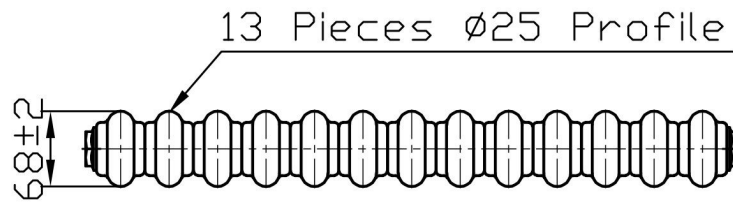

Imperia 2 Column Radiator 600 x 605mm. Bare Metal Finish

Technical Drawing

Unit: mm

Eastbrook 
Eastbrook Road, Gloucester GL4 3DB
Technical Helpline : 01452 317890
Mon - Fri / 8am - 5pm
Email : technical@eastbrookco.com